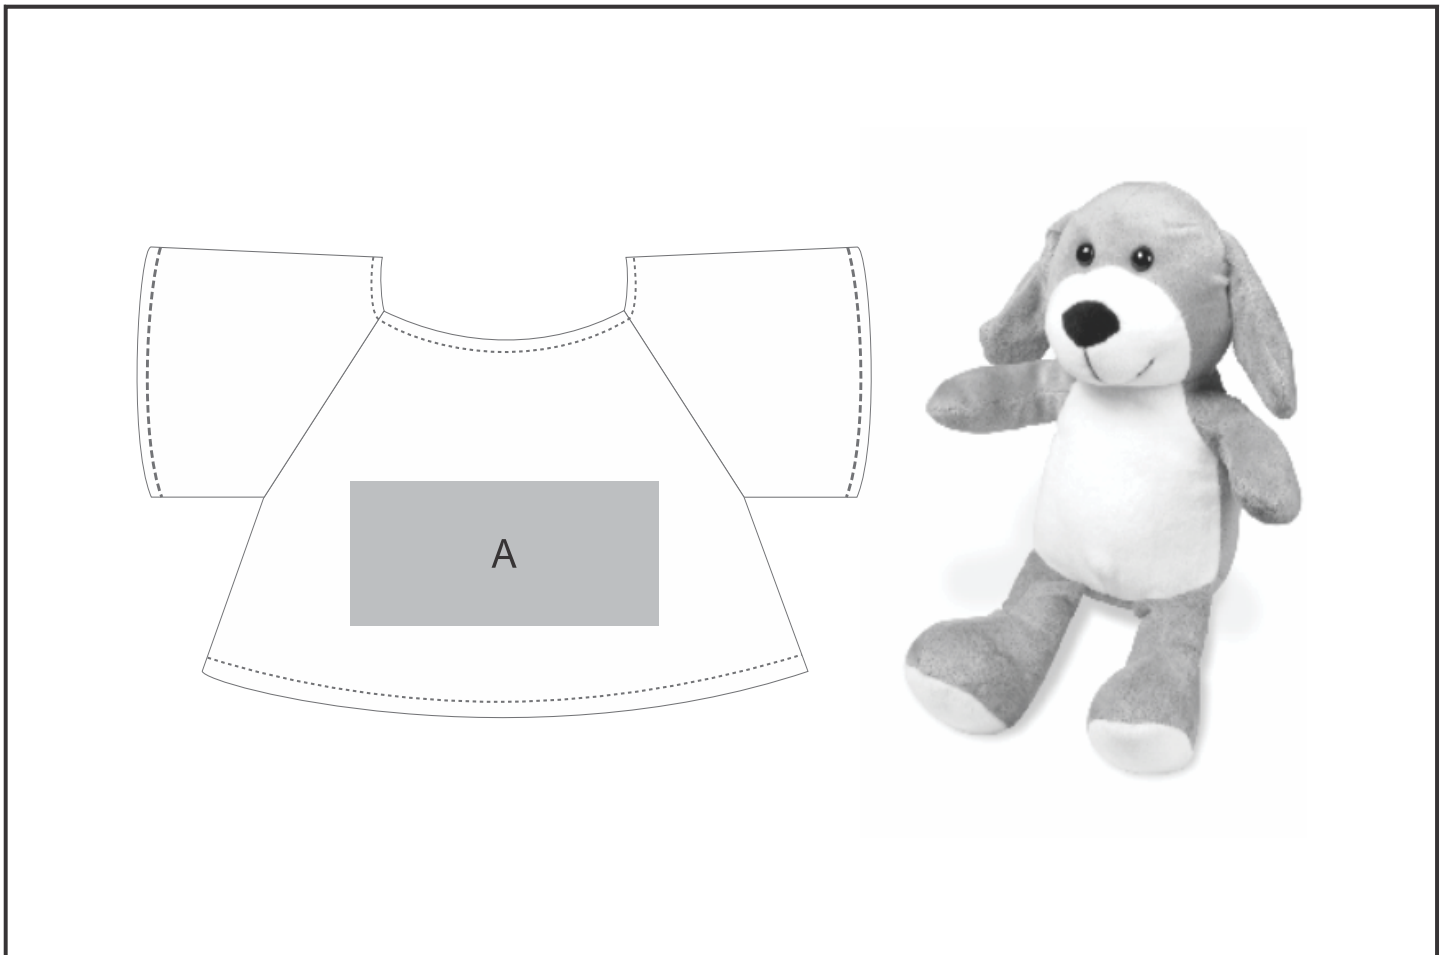

GIFT-17170

Cooper Plush Toy - White

Need to know:

- Includes 1-Colour, 1-Position Screen Print (setup fee applies)

Branding Options:

Position	Branding Method (Branding Code)	No. of Colours	Dimension
A	Screen Print (SB)	1 Colour	80mm wide x 35mm high
A	Digital Transfer Clothing A6 (DTC-A6)	Full Colour	50mm wide x 35mm high